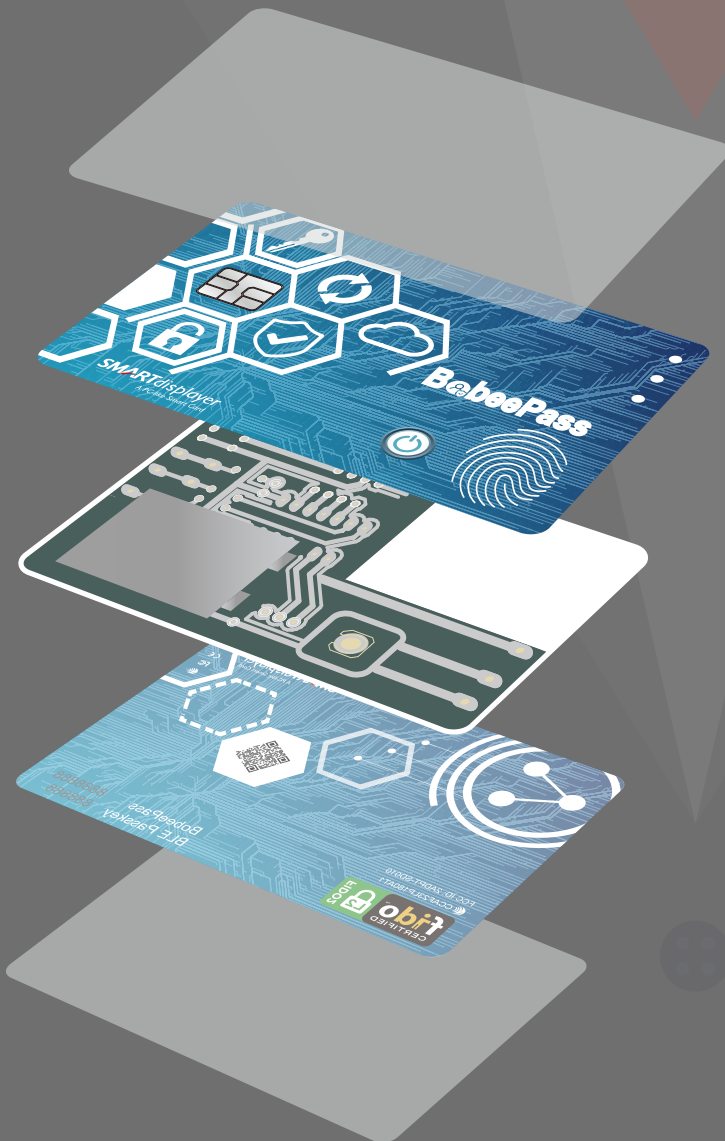

Tailor-made your cybersecurity

LAMINATION

AMD BLE ECG METAL SEGMENTDISPLAY
FIDO RFID USB AUTHENTICATOR TOUCH
LED OPTICAL INDUCTOR TOTP FPS HOTP
PEDOMETER ISO14443 SWITCH BUTTON
ISO7810 SOLARCELL PCB NFC ISO15693
BATTERY CRYSTAL OATH COLOREPAPER
CAPACITOR WIRELESSCHARGING DIDOE
COLDWALLET OCRA CRYPTOCURRENCY
DISPLAY BIOMETRICS PLASTIC COMPASS
RESISTOR CYBERSECURITY COF UTC RTC
MFA OTP SE CONTACTCHARGING MUSIC

EVERYTHING

OTP Card

- NFC
- Fingerprint sensor
- Post-printing
- Access control
- Custom algorithm (SHA-1, SHA-256, ...)

*To Higher
Enterprise Security*

Cold Wallet

*Secure Cryptocurrency
Transaction from*

*to **NFT** to Challenge
Your World*

Sensor Card

Custom Functions

BobeePass

- 🔑 Card form factor
- 🔑 FIDO2 L2 certified
- 🔑 Rechargeable battery
- 🔑 3 colors LED Indicator
- 🔑 BLE/NFC/USB 3-in-1 interfaces
- 🔑 Under PVC fingerprint sensor embedded
- 🔑 Custom options :

Active matrix display

Multi-factor authentication solution(MFA)

Artwork design / Post printing

Access control

Z
E
R
O

T
R
U
S
T

Color ePaper Badge

WHY This?