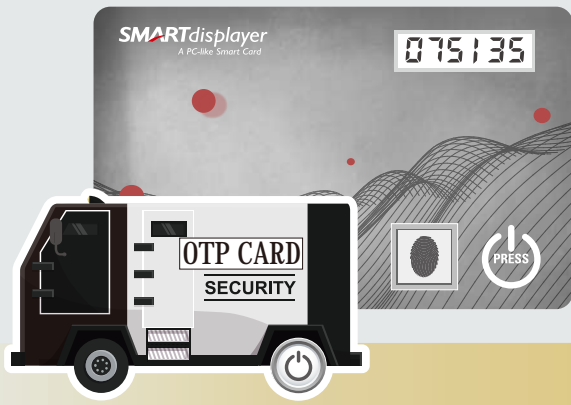

Tailor-made your cybersecurity

LAMINATION

AMD BLE ECG METAL SEGMENTDISPLAY
FIDO RFID USB AUTHENTICATOR TOUCH
LED OPTICAL INDUCTOR TOTP FPS HOTP
PEDOMETER ISO14443 SWITCH BUTTON
ISO7810 SOLARCELL PCB NFC ISO15693
BATTERY CRYSTAL OATH COLOREPAPER
CAPACITOR WIRELESSCHARGING DIDOE
COLDWALLET OCRA CRYPTOCURRENCY
DISPLAY BIOMETRICS PLASTIC COMPASS
RESISTOR CYBERSECURITY COF UTC RTC
MFA OTP SE CONTACTCHARGING MUSIC

EVERYTHING

OTP Card

- NFC
- Fingerprint sensor
- Post-printing
- Access control
- Custom algorithm (SHA-1, SHA-256, ...)

*To Higher
Enterprise Security*

Cold Wallet

*Secure Cryptocurrency
Transaction from*

*to **NFT** to Challenge
Your World*

Sensor Card

Custom Functions

BobeePass

- 🔑 Card form factor
- 🔑 FIDO2 L2 certified
- 🔑 Rechargeable battery
- 🔑 3 colors LED Indicator
- 🔑 BLE/NFC/USB 3-in-1 interfaces
- 🔑 Under PVC fingerprint sensor embedded
- 🔑 Custom options :