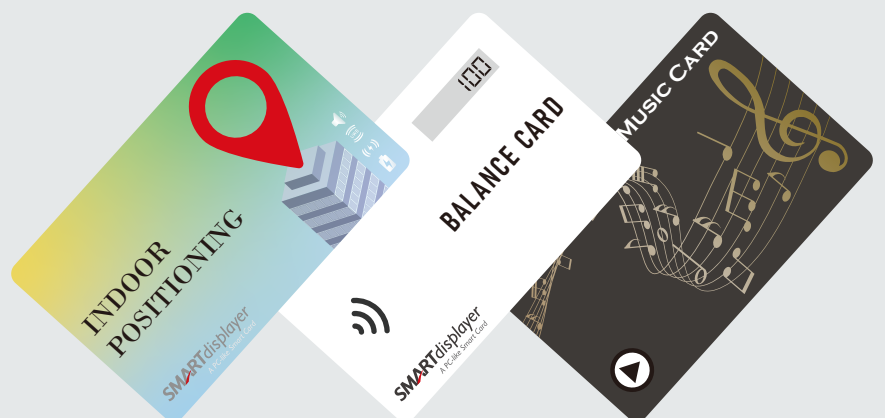

EVERYTHING

OTP Card

- NFC
- Fingerprint sensor
- Post-printing
- Access control
- Custom algorithm (SHA-1, SHA-256, ...)

*To Higher
Enterprise Security*

Cold Wallet

*Secure Cryptocurrency
Transaction from*

*to **NFT** to Challenge
Your World*

Sensor Card

Custom Functions

BobeePass

- 🔑 Card form factor
- 🔑 FIDO2 L2 certified
- 🔑 Rechargeable battery
- 🔑 3 colors LED Indicator
- 🔑 BLE/NFC/USB 3-in-1 interfaces
- 🔑 Under PVC fingerprint sensor embedded
- 🔑 Custom options :