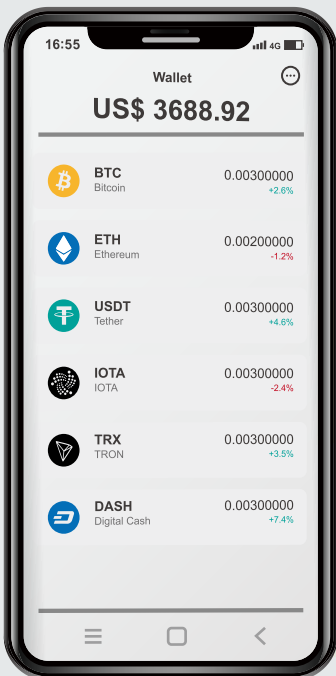

EVERYTHING

OTP Card

- NFC
- Fingerprint sensor
- Post-printing
- Access control
- Custom algorithm (SHA-1, SHA-256, ...)

*To Higher
Enterprise Security*

Cold Wallet

*Secure Cryptocurrency
Transaction from*

*to **NFT** to Challenge
Your World*

Sensor Card

Custom Functions

BobeePass

- 🔑 Card form factor
- 🔑 FIDO2 L2 certified
- 🔑 Rechargeable battery
- 🔑 3 colors LED Indicator
- 🔑 BLE/NFC/USB 3-in-1 interfaces
- 🔑 Under PVC fingerprint sensor embedded
- 🔑 Custom options :